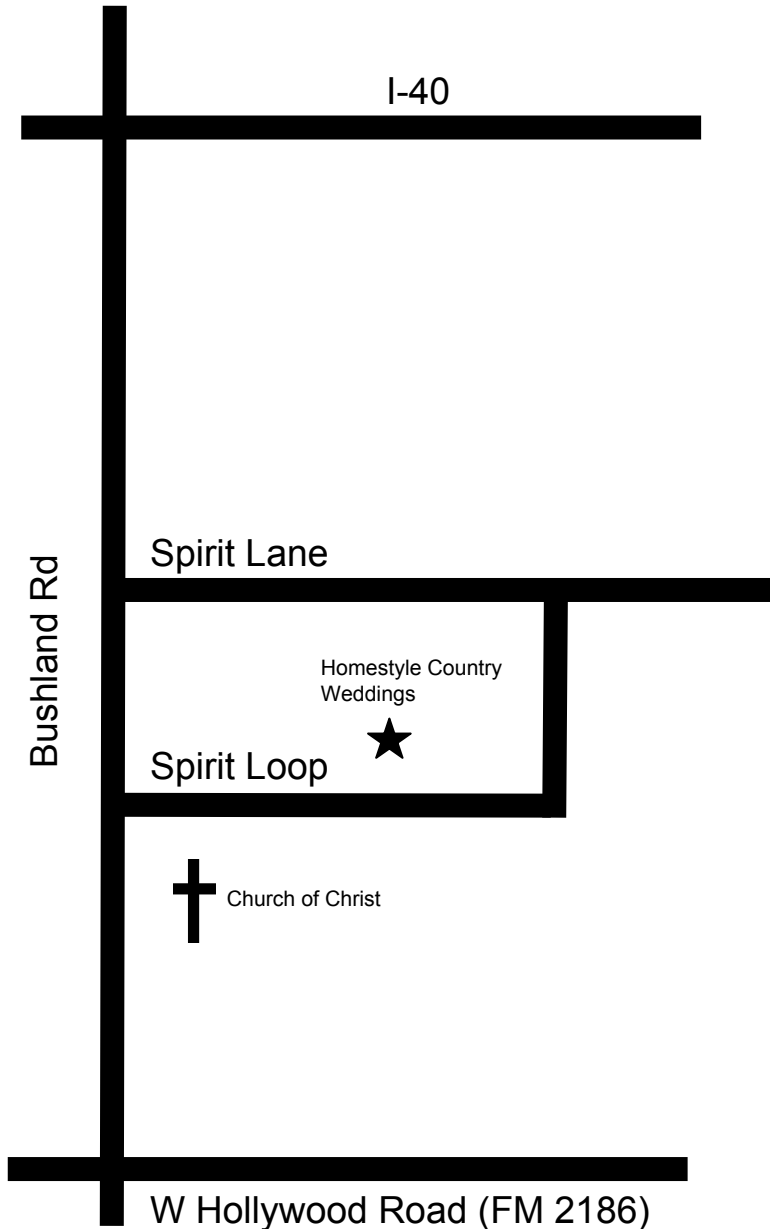

Directions to Homestyle Country Weddings

From I-40:

- Go West on I-40
- Take exit 57
- Take a left onto Bushland Rd.
- Go 3.5 Miles and turn left on Spirit Loop
- We are the barn across from Bushland Church of Christ

From W Hollywood Rd (FM 2186):

- Go West on W Hollywood Rd (FM 2186)
- Take a right on Bushland Rd.
- Go 1.6 Miles and turn right on Spirit Loop
- We are the barn across from Bushland Church of Christ